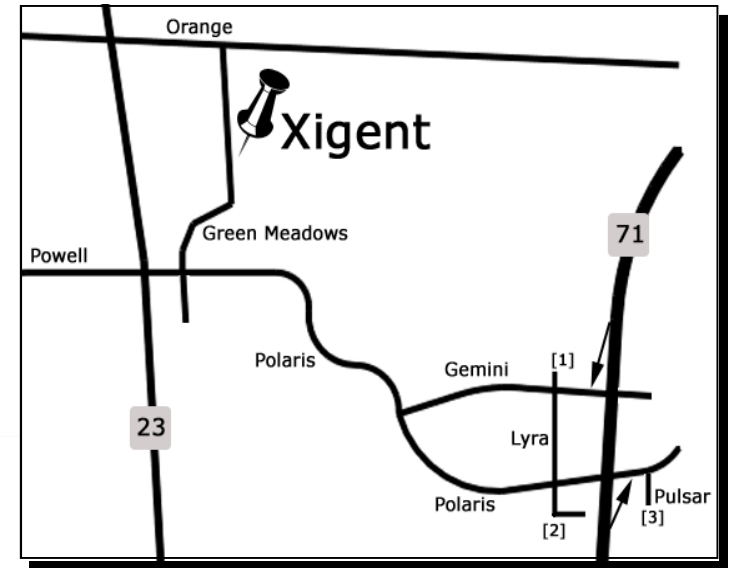

Hotels

There are numerous hotels in the Polaris area. These three seem to be the best reviewed and highest rated.

[1] Cambria Suites
9100 Lyra Drive
614-841-9100

[2] Hilton Garden Inn
8535 Lyra Drive
614-846-8884

[3] Hampton Inn
8411 Pulsar Place
614-885-8400

Contact us or visit our web site if you would like a list of additional hotels.