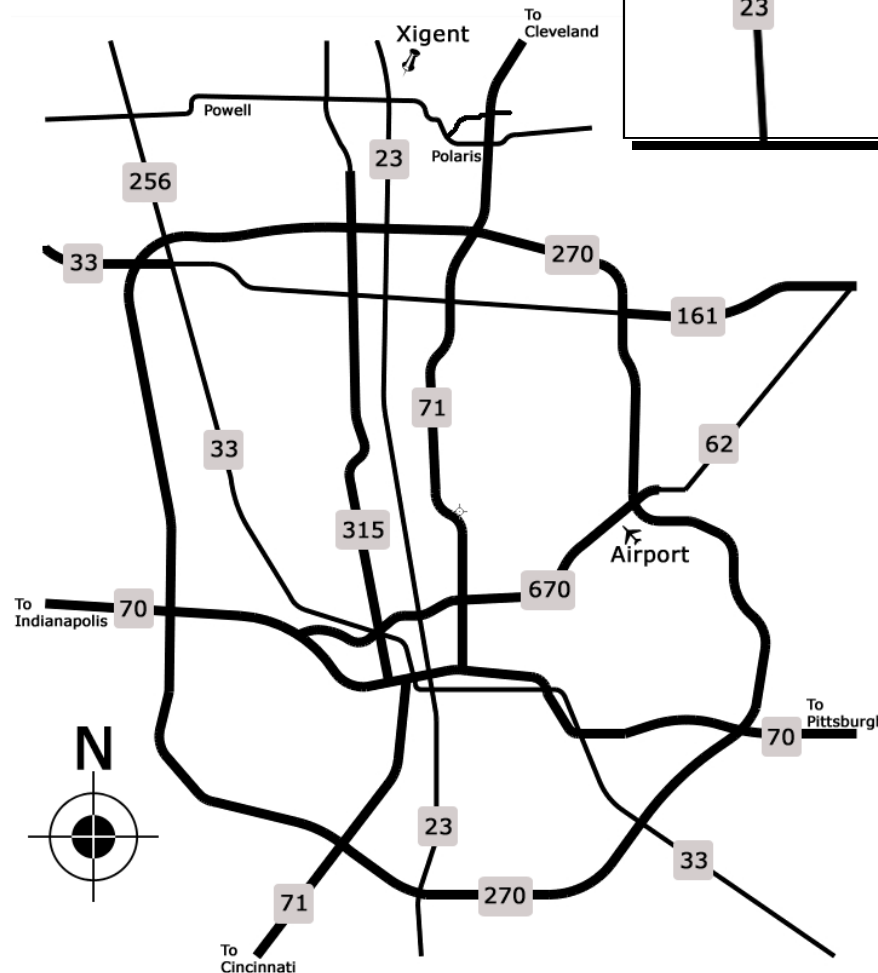

Hotels

There are numerous hotels in the Polaris area. These three seem to be the best reviewed and highest rated.

[1] Cambria Suites
9100 Lyra Drive
614-841-9100

[2] Hilton Garden Inn
8535 Lyra Drive
614-846-8884

[3] Hampton Inn
8411 Pulsar Place
614-885-8400

Contact us or visit our web site if you would like a list of additional hotels.